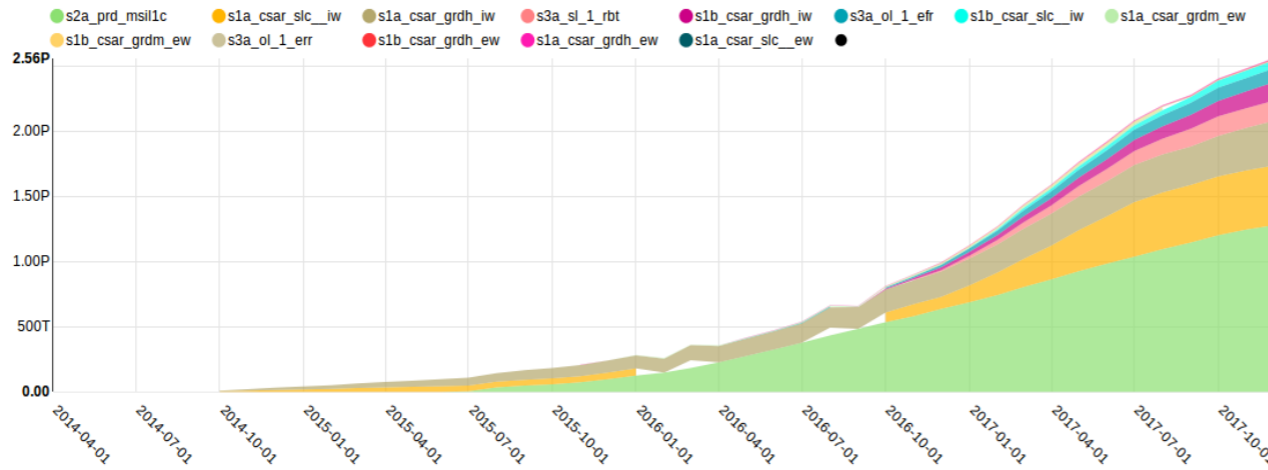

<https://www.eodc.eu/>

EODC: IT Infrastruktur

operated by
eodc

EODC: Copernicus Archiv

EODC Data Status Public ☆

Cumulative size by product (until 2018)

Size by satellite

Total size of files