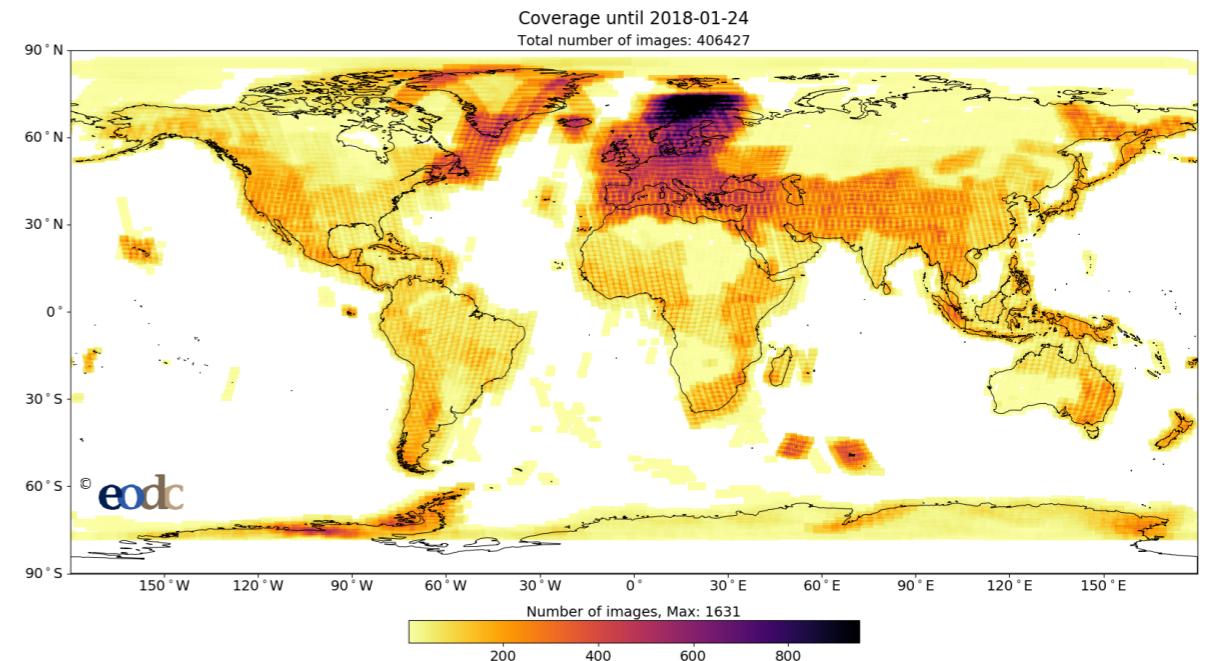

EODC Service to partners

- Virtual machines (VM)
- Storage
  - Public data
  - Private data
  - Backup service (tape)
- Access to the Vienna Scientific cluster (VSC-3)
  - With mounted EODC storage system,
- Services
  - Data catalogue service
  - Coverage maps
  - QGIS plugin
  - Sen2-Agri in the EODC Cloud
  - Processing Service
- Individual solutions

eodc eomEX+ Q D

Keywords

e.g. Sentinel-1,GRD,ascending ?

Separate multiple keywords by comma

Start date

2018-03-23

End date

2018-04-03

Bounding box

N 90 E 180

S -90 W -180

Search

Coverage Map s1a_csar_grdh_iw